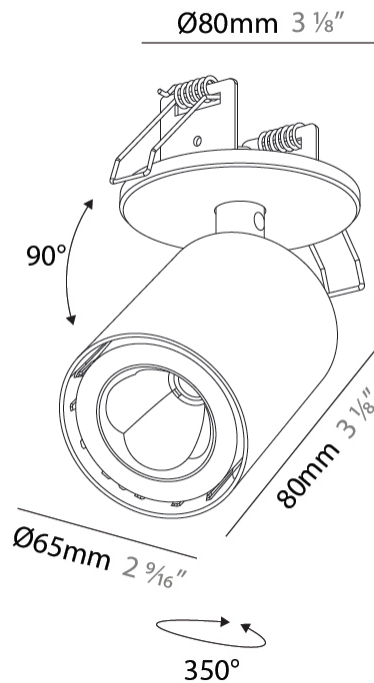

OIKO PRO IN SURFACE

A3D360-

base number	Finishes (Diamond)	Finishes (Triangle)

1. To build a product code in our configurator select the specify button on the base model # product page
2. To build a manual product code on this datasheet choose from the options listed below in blue font and add the suffix to the base model #

GENERAL

Series: Oiko Pro In
Brand: Prolicht
Division: Architectural
Mounting Type: Surface
Mounting Location: Ceiling
Subcategory: Spots

PHYSICAL

Shape: Cylinder
Diameter (mm): 65
Diameter (in): 2 ⁹/₁₆
Height (mm): 120
Depth (mm): 50
Height (in): 4 ³/₄
Depth (in): 1 ¹⁵/₁₆
Light Distribution: Adjustable / Direct
Fixture Finish: SSR / BKV / CWI / CRY / HAB / UFT / ITA / RUA / FTG / MYG / LOD / PUS / FRO / FUP / KIA / POP / BLS / SPG / MEY / GOH / GUM / CHC / COM / ABZ / JAG / OBR / MOS / ROR
Fixture Material: Aluminum
Cut-out Measurements: 68mm / 2 11/16"

ELECTRICAL

Lamp Type: LED
Input Wattage (W): 14.4
Total Output Wattage (W): 13.1
Driver Included: No
Driver Location: Remote
Driver Type: Constant Current - Universal
Driver Class: Class 2
Input Voltage (V): 120 - 277
Constant Current (MA): 700

LED

Number of LEDs: 1
Color Temperature (°K): 2700 / 3000 / 3500 / 4000
Max. Delivered Lumen (lm): 1175 - 1381
Nominal Lumen (lm): 1242 - 1460
CRI: >90 CRI
Lamp Life (hrs): 50000

OPTICAL

Beam Angle: 62
Adjustability: Rotational 350°; Tilt 90°

RATINGS AND CERTIFICATIONS

Certified By: CSA Certified to UL and CSA Standards
IP rating: IP20